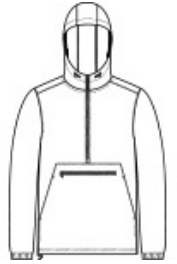

This weather-fighting essential packs into its own front pocket-making it easy to throw it into a gym duffel.

- 100% polyester shell
- Three-panel hood with drawcord and toggles
- Tag-free label
- Extended reverse coil center front zipper for easy on/off
- Elastic at cuffs
- Packs into front zippered pocket
- Front pouch pocket
- Drawcord hem with toggles

CARE INSTRUCTIONS

Machine wash cold. Gentle cycle with like colors. Use mild detergent and remove immediately. Do not allow to lay on itself when wet. Do not bleach. Tumble dry low. Cool iron, if needed.

front

HOW TO MEASURE

CHEST WIDTH
Measure under the arm and around the fullest part of the chest with arms down, keeping tape horizontal.

SIZE CHART

	XS	S	M	L	XL	2XL	3XL	4XL
Chest	32-34	35-37	38-40	41-43	44-46	47-49	50-53	54-57

COLOR INFORMATION

Black PMS NTR BLACK C	Forest Green PMS 553C	Graphite Grey PMS 7540C	Maroon PMS 504C	Purple PMS 7672C	True Navy PMS 533C	True Red PMS 200C	True Royal PMS 7687C	White